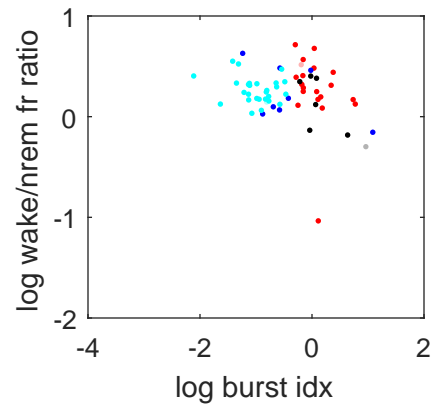

# YMV04<sub>1</sub>70907--Plot-UnitFeature-noCCGinfo

30

30

30