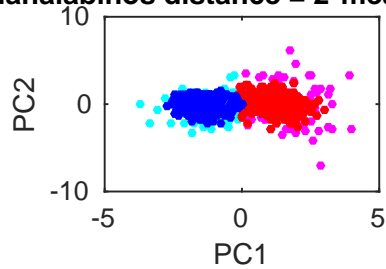

DG_a II₅--WaveformGranuleVsMossy-final--mahalabinos-all-pc1-pc2-wsR-DS2amp

mahalabinos distance = 0.5*mean mahalabinos distance = 1*mean mahalabinos distance = 1.5*mean

mahalabinos distance = 2*mean mahalabinos distance = 2.5*mean mahalabinos distance = 3*mean

mahalabinos distance = 3.5*mean