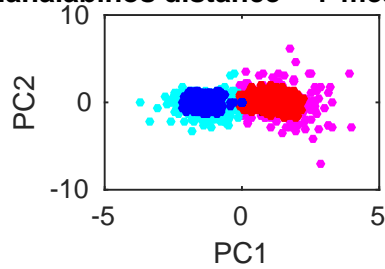

DG_a II₅--WaveformGranuleVsMossy-final--mahalabinos-all-pc1-pc2-wsR-DS2amp

mahalabinos distance = 0.5*mean mahalabinos distance = 1*mean mahalabinos distance = 1.5*mean

mahalabinos distance = 2*mean mahalabinos distance = 2.5*mean mahalabinos distance = 3*mean

mahalabinos distance = 3.5*mean