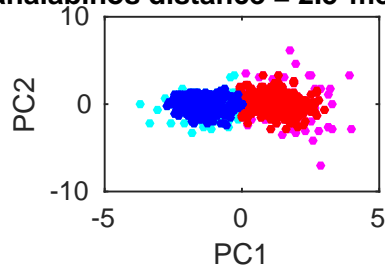

DG_a II₅--WaveformGranuleVsMossy-final--mahalabinos-all-pc1-pc2-wsR-DS2amp

mahalabinos distance = 0.5*mean mahalabinos distance = 1*mean mahalabinos distance = 1.5*mean

mahalabinos distance = 2*mean mahalabinos distance = 2.5*mean mahalabinos distance = 3*mean

mahalabinos distance = 3.5*mean