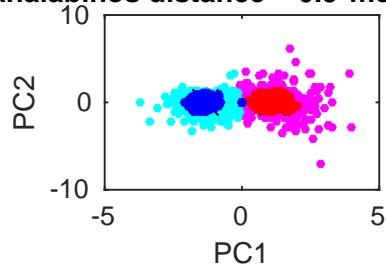

DG_a II₅--WaveformGranuleVsMossy-final--mahalabinos-all-pc1-pc2-wsR-DS2amp

mahalabinos distance = 0.5*mean mahalabinos distance = 1*mean mahalabinos distance = 1.5*mean

mahalabinos distance = 2*mean mahalabinos distance = 2.5*mean mahalabinos distance = 3*mean

mahalabinos distance = 3.5*mean