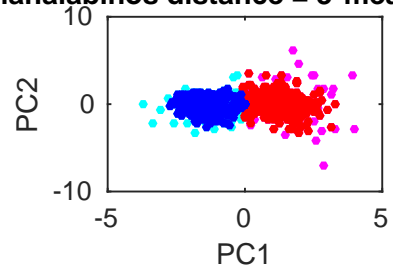

DG_a II₅--WaveformGranuleVsMossy-final--mahalabinos-all-pc1-pc2-wsR-DS2amp

mahalabinos distance = 0.5*mean mahalabinos distance = 1*mean mahalabinos distance = 1.5*mean

mahalabinos distance = 2*mean mahalabinos distance = 2.5*mean mahalabinos distance = 3*mean

mahalabinos distance = 3.5*mean