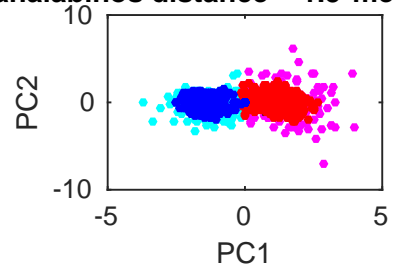

DG_a II₅--WaveformGranuleVsMossy-final--mahalabinos-all-pc1-pc2-wsR-DS2amp

mahalabinos distance = 0.5*mean mahalabinos distance = 1*mean mahalabinos distance = 1.5*mean

mahalabinos distance = 2*mean mahalabinos distance = 2.5*mean mahalabinos distance = 3*mean

mahalabinos distance = 3.5*mean