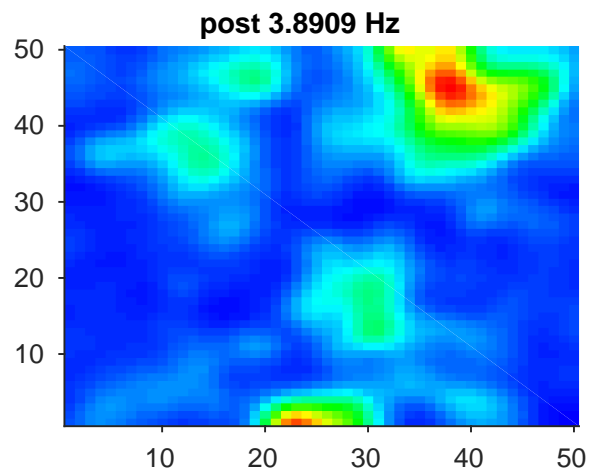

DG_a II₅ --pre-2.8503--post-3.8909-inheritance-2th-PF

CorrAll -0.13612 CorrPF 0.043472