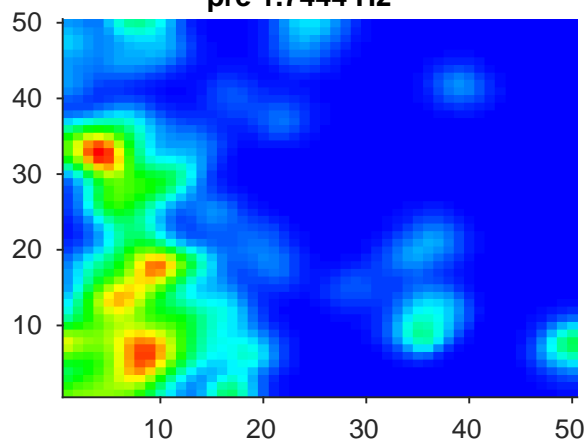

DG_a II₅ --pre-2027--post-2019-inheritance-1th-PF-1-maze

pre 1.7444 Hz

post 7.0722 Hz

CorrAll 0.64505 CorrPF 0.27708