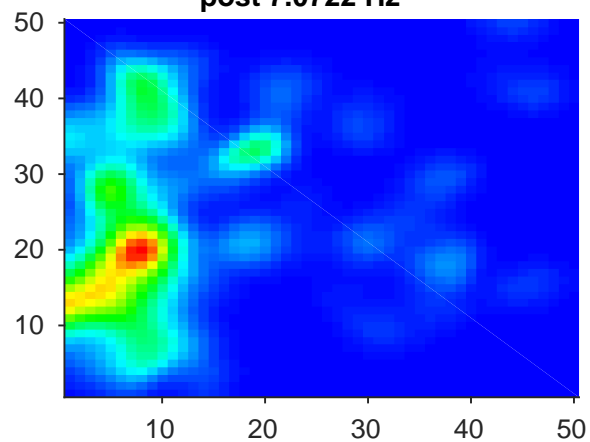

DG_a II₅ --pre-2027--post-2019-inheritance-1th-PF-1-maze

pre 1.7444 Hz

post 7.0722 Hz

CorrAll 0.64505 CorrPF 0.27708