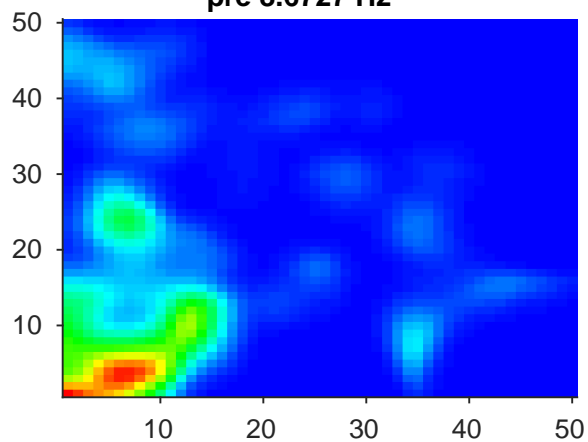

DG_a II₅--pre-2027--post-2019-inheritance-1th-PF-5-maze

pre 8.6727 Hz

post 8.1193 Hz

CorrAll 0.71692 CorrPF -0.017573