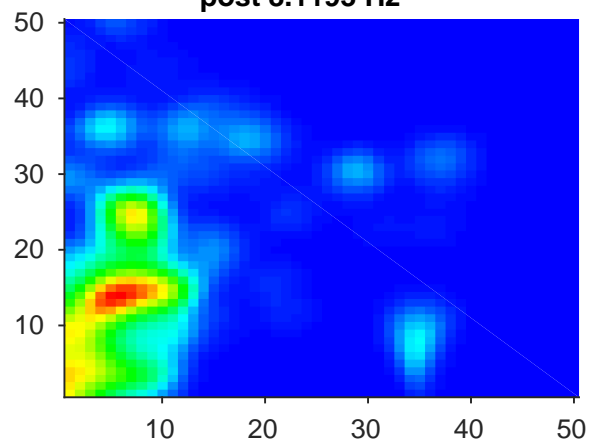

DG_a II₅--pre-2027--post-2019-inheritance-1th-PF-5-maze

pre 8.6727 Hz

post 8.1193 Hz

CorrAll 0.71692 CorrPF -0.017573