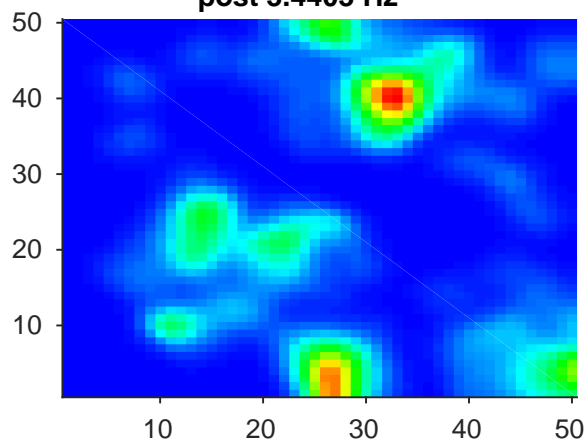

DG_a II₅ --pre-3204--post-3174-inheritance-1th-PF-10-maze

pre 16.1035 Hz

post 3.4403 Hz

CorrAll 0.12958 CorrPF 0.6202