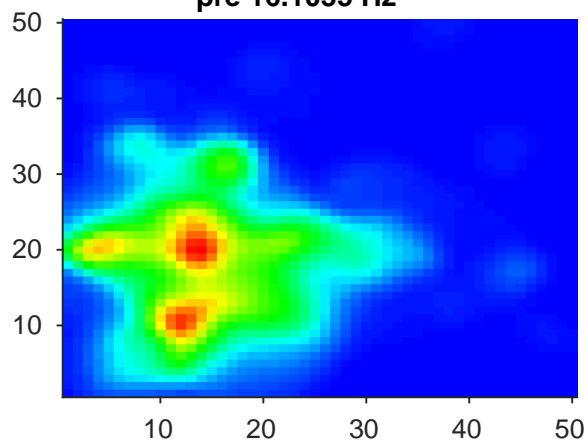

DG_a II₅ --pre-3204--post-3174-inheritance-1th-PF-10-maze

pre 16.1035 Hz

post 3.4403 Hz

CorrAll 0.12958 CorrPF 0.6202