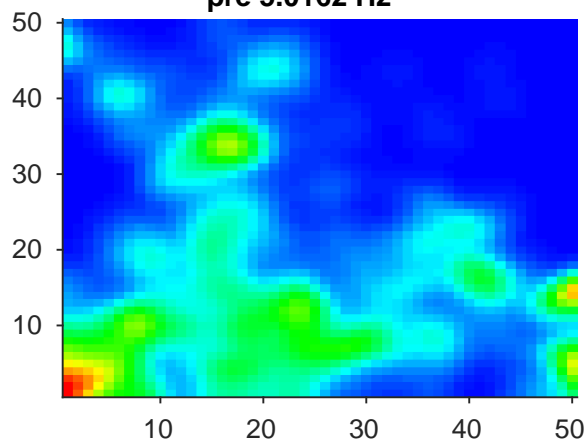

DG_a II₅ --pre-3204--post-3174-inheritance-1th-PF-4-maze

pre 5.0162 Hz

post 7.3394 Hz

CorrAll -0.32478 CorrPF 0.030853