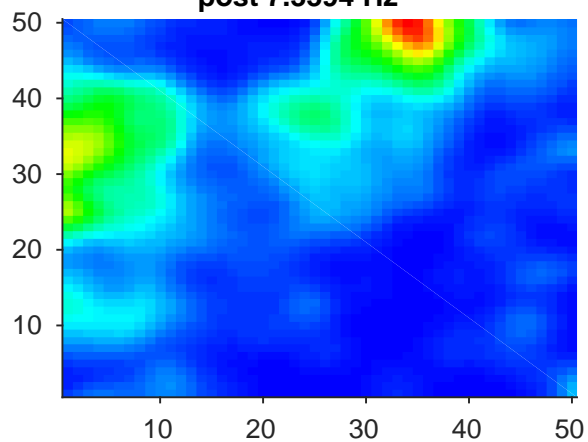

DG_a II₅ --pre-3204--post-3174-inheritance-1th-PF-4-maze

pre 5.0162 Hz

post 7.3394 Hz

CorrAll -0.32478 CorrPF 0.030853