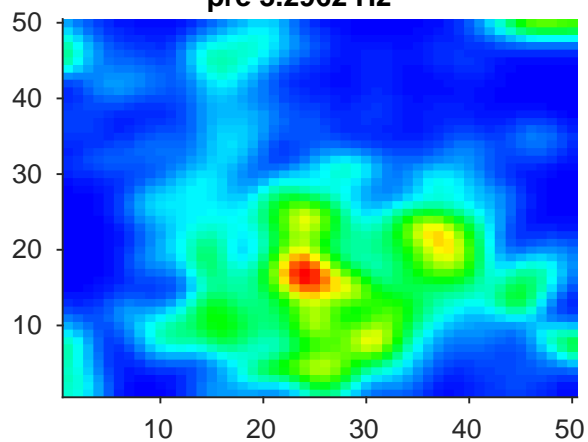

DG_a II₅ --pre-3204--post-3174-inheritance-3th-PF-9-maze

pre 3.2962 Hz

post 2.5276 Hz

CorrAll -0.27576 CorrPF -0.11042