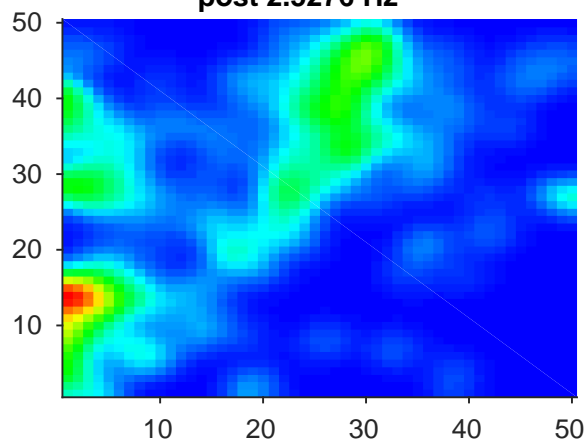

DG_a II₅ --pre-3204--post-3174-inheritance-3th-PF-9-maze

pre 3.2962 Hz

post 2.5276 Hz

CorrAll -0.27576 CorrPF -0.11042