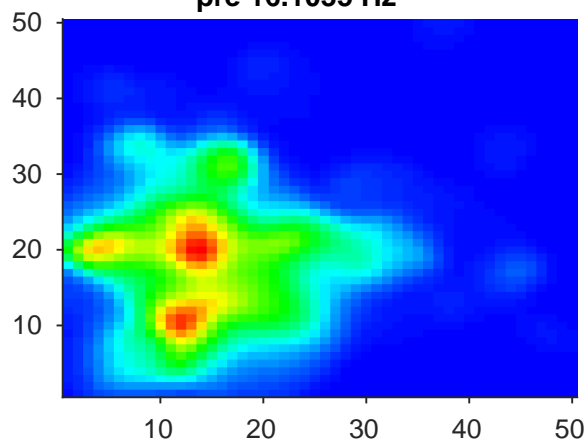

DG<sub>a</sub> II<sub>5</sub>--pre-3204--post-3196-inheritance-1th-PF-10-maze

pre 16.1035 Hz

post 8.8646 Hz

CorrAll -0.19323 CorrPF -0.19376