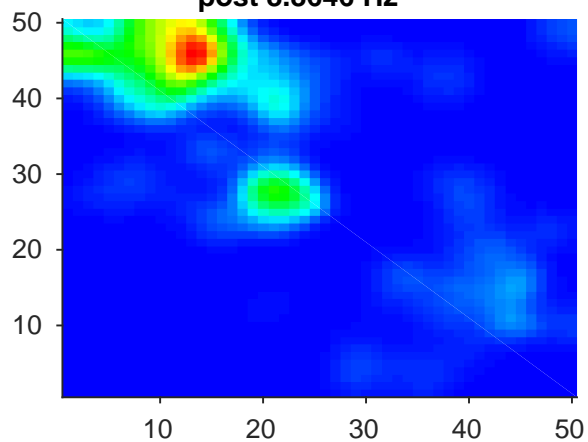

DG<sub>a</sub> II<sub>5</sub>--pre-3204--post-3196-inheritance-1th-PF-10-maze

pre 16.1035 Hz

post 8.8646 Hz

CorrAll -0.19323 CorrPF -0.19376