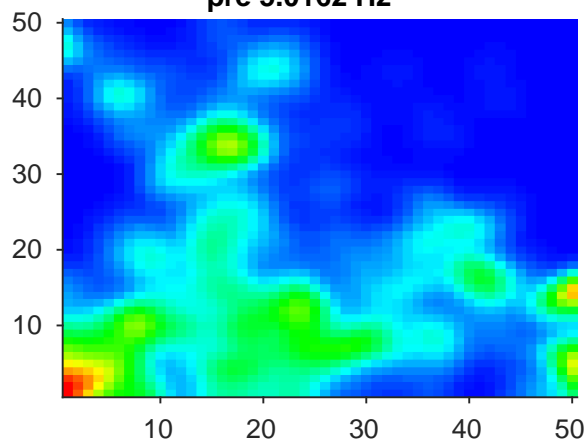

DG_a II₅ --pre-3204--post-3196-inheritance-1th-PF-4-maze

pre 5.0162 Hz

post 4.8195 Hz

CorrAll -0.057587 CorrPF -0.017272