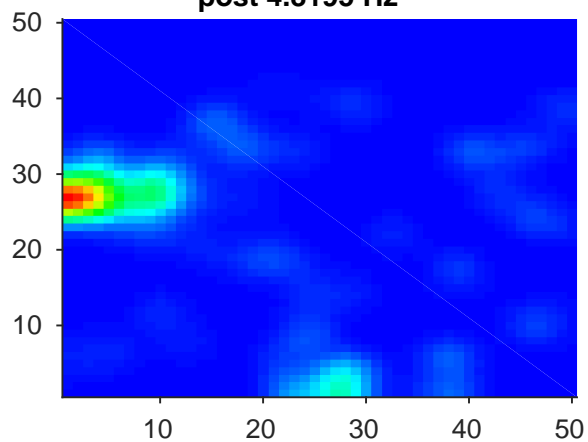

DG_a II₅ --pre-3204--post-3196-inheritance-1th-PF-4-maze

pre 5.0162 Hz

post 4.8195 Hz

CorrAll -0.057587 CorrPF -0.017272