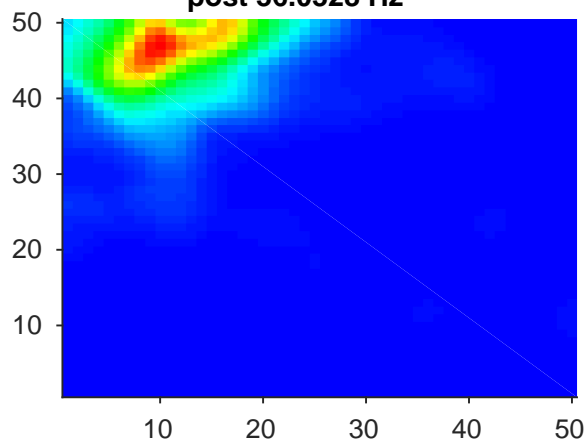

DG_a II₅ --pre-3204--post-3196-inheritance-3th-PF-9-maze

pre 3.2962 Hz

post 36.0328 Hz

CorrAll -0.1476 CorrPF 0.17293