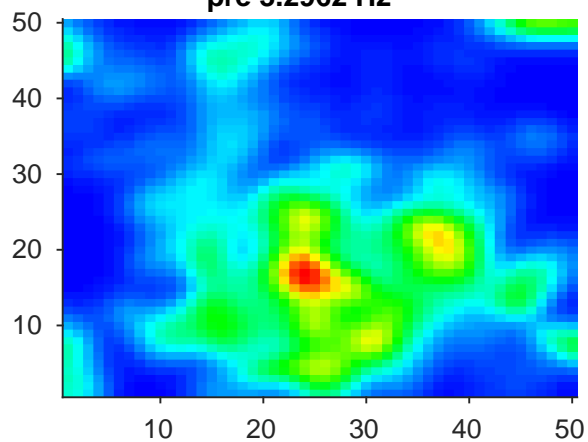

DG_a II₅ --pre-3204--post-3196-inheritance-3th-PF-9-maze

pre 3.2962 Hz

post 36.0328 Hz

CorrAll -0.1476 CorrPF 0.17293