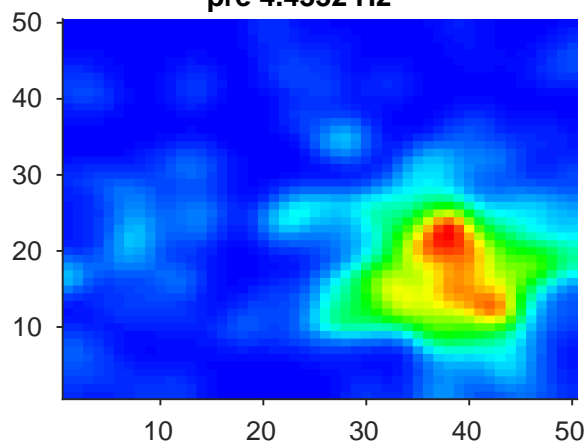

DG_a II₅ --pre-4.4332--post-3.8909-inheritance-2th-PF

CorrAll -0.33744 CorrPF -0.22333