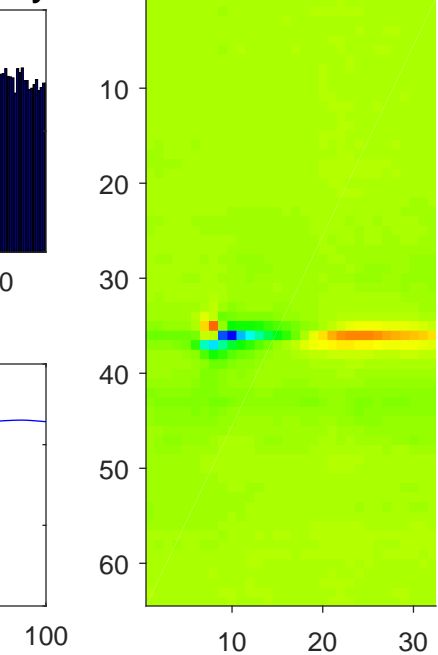

Accuracy: 0.27

Accuracy: 0.71

pairID: 445