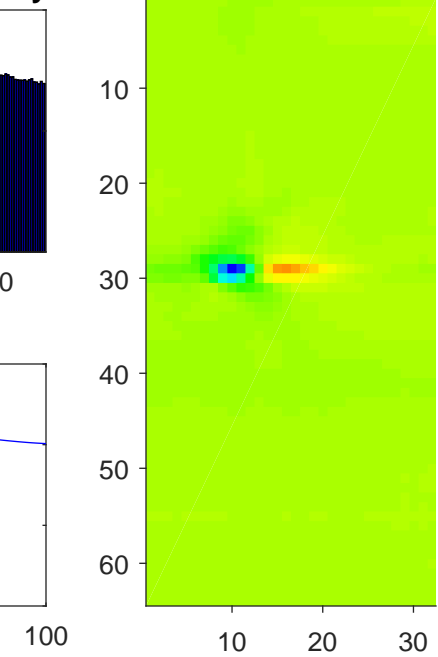

Accuracy: 0.8

Accuracy: 0.27

pairID: 504