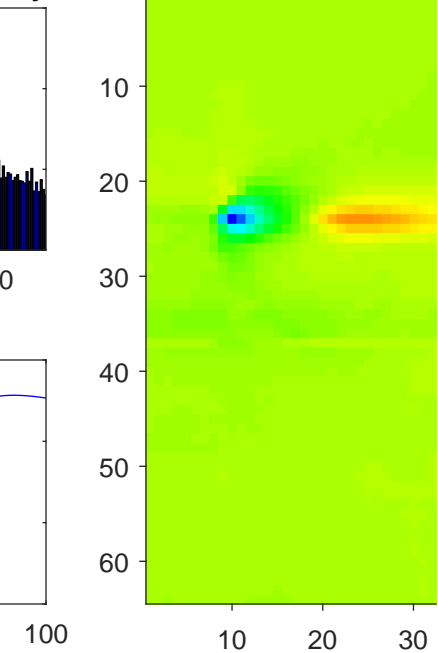

Accuracy: 0.69

Accuracy: 0.69

pairID: 285