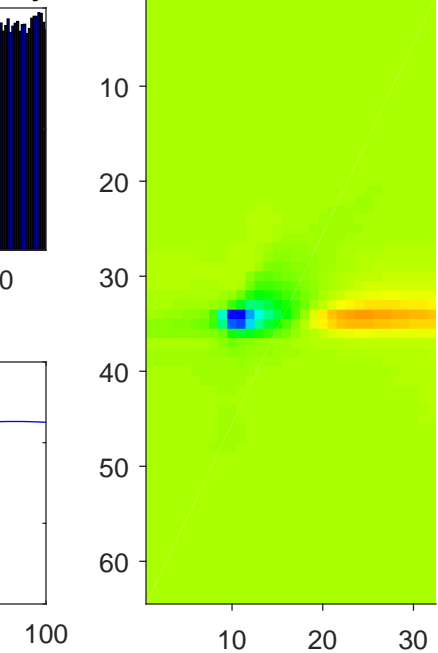

Accuracy: 0.69

Accuracy: 0.69

pairID: 285