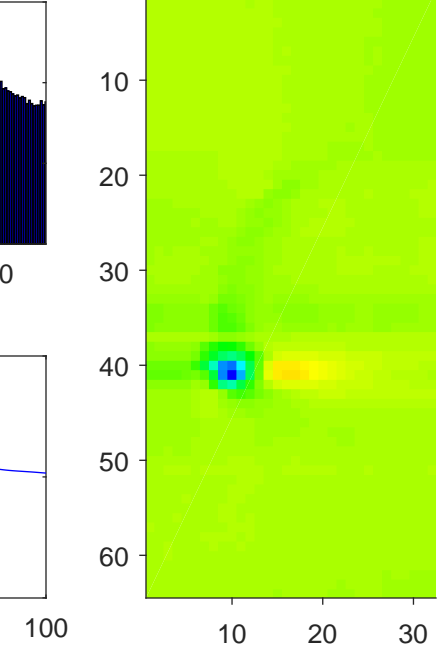

accuracy: 0.7

accuracy: 0.31

pairID: 302