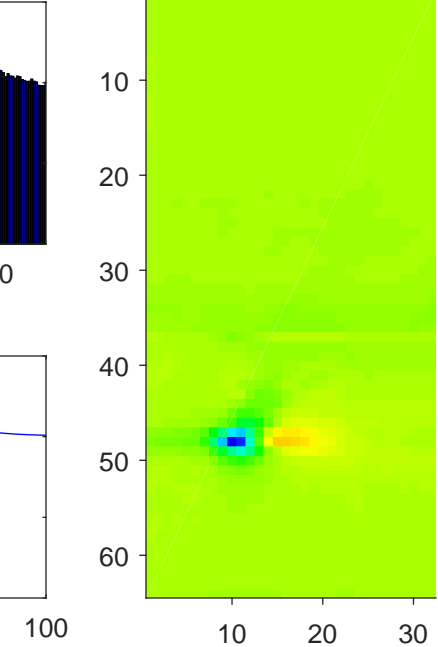

Accuracy: 0.7

Accuracy: 0.26

pairID: 303