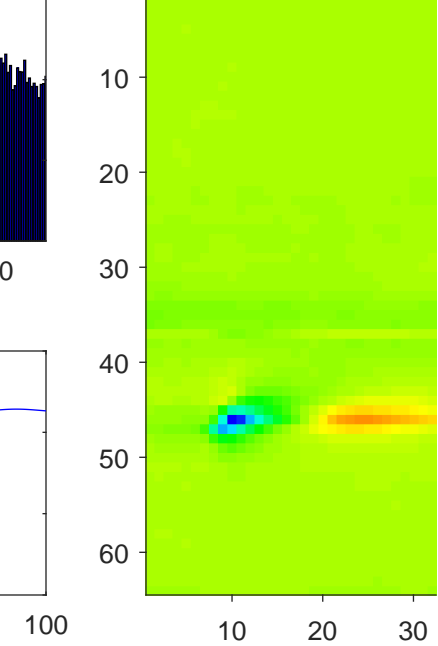

Accuracy: 0.7

Accuracy: 0.26

pairID: 303