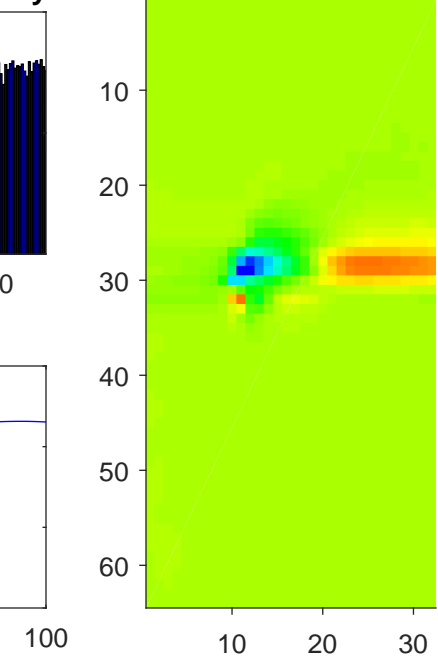

Accuracy: 0.67

Accuracy: 0.71

pairID: 307