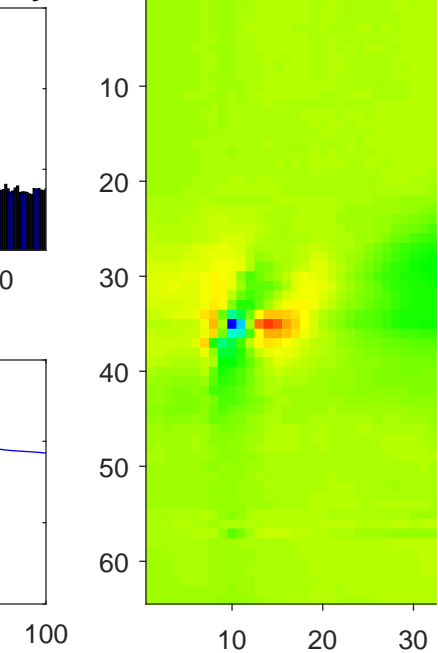

Accuracy: 0.19

Accuracy: 0.27

pairID: 337