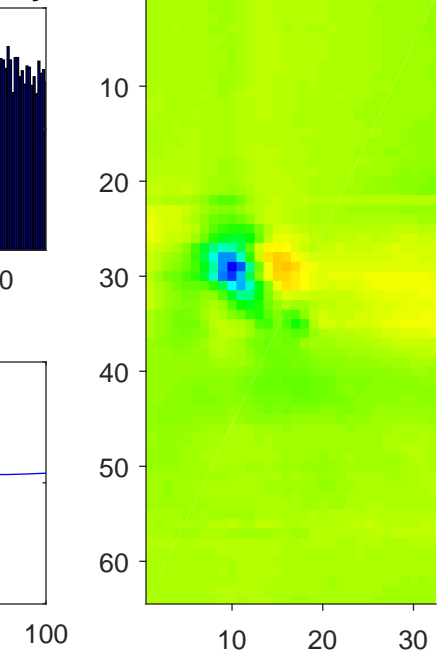

Accuracy: 0.19

Accuracy: 0.27

pairID: 337