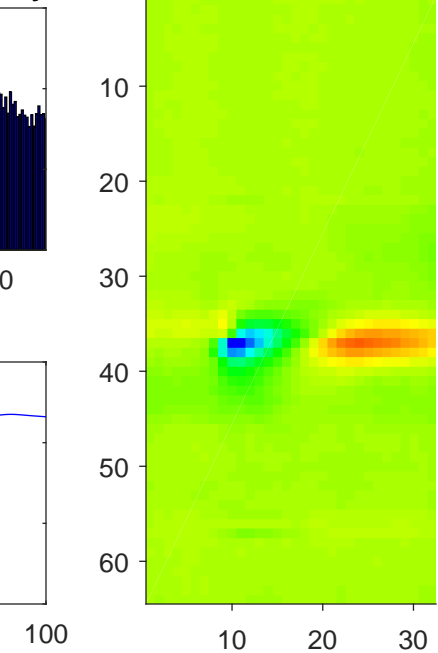

Accuracy: 0.19

Accuracy: 0.68

pairID: 340