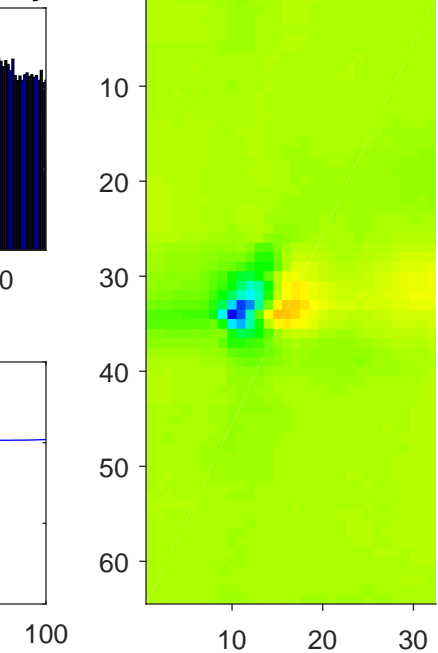

Accuracy: 0.79

Accuracy: 0.26

pairID: 378