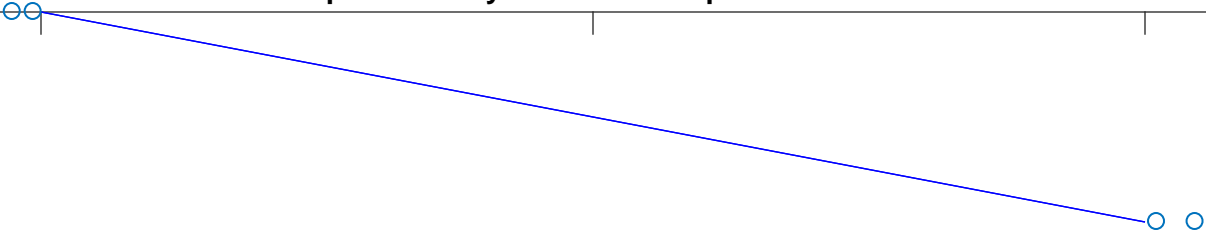

all_YMV₂--EEsynL5btoL5b--PeakLatency-WAKE-NREM

peak latency wake to sws p=0.18169

1

1.5

2

0.74286