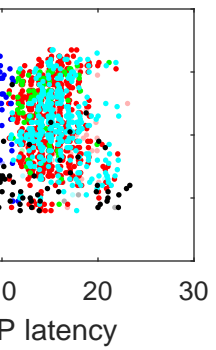

all γ MV₂--Plot-UnitFeature-noCCGinfo

depth