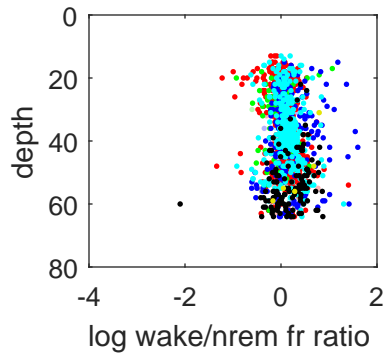

all γ MV₂--Plot-UnitFeature-noCCGinfo

depth