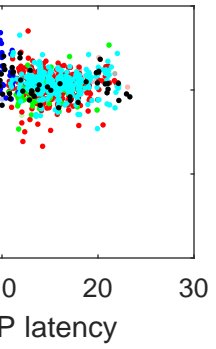

all γ MV₂--Plot-UnitFeature-noCCGinfo

depth