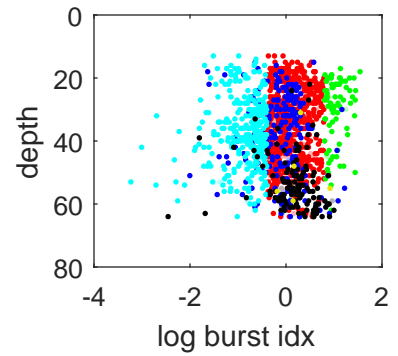

all γ MV₂--Plot-UnitFeature-noCCGinfo

depth