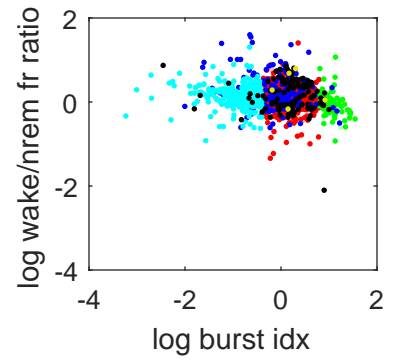

all γ MV₂--Plot-UnitFeature-noCCGinfo

depth