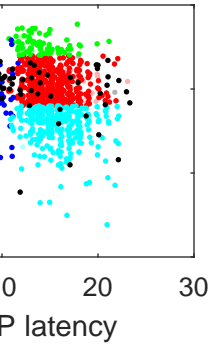

all γ MV₂--Plot-UnitFeature-noCCGinfo

depth