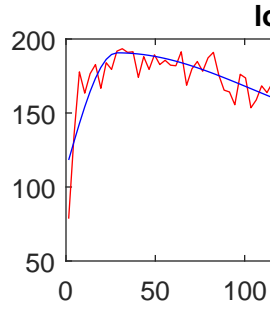

all_YMV₂--waveEwithoutWI-unitID-658

15 20 25 30

waveform

15 20 25 30

UP trig

| | |
|-------------|----------------|
| unitID: | 658 |
| Norm Depth: | 733 |
| cell type: | waveEwithoutWI |
| waveE: | 1 |
| wavel: | 0 |
| ccgE: | 0 |
| ccgl: | |
| VGAT: | 0 |
| PV: | 0 |
| dwonactive: | 0 |
| acgWI: | 0 |
| ACGfit: | 3272 4 22 16 |
| longACGfit: | 170 63 1294 |
| TP latency: | 0.83 |