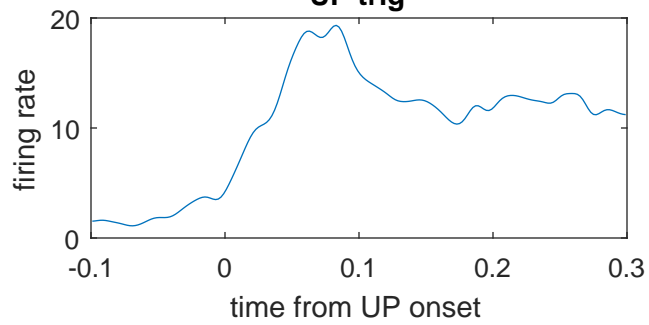

all_YMV₂--waveEwithoutWI-unitID-658

15 20 25 30

waveform

15 20 25 30

UP trig

| | |
|-------------|----------------|
| unitID: | 658 |
| Norm Depth: | 733 |
| cell type: | waveEwithoutWI |
| waveE: | 1 |
| wavel: | 0 |
| ccgE: | 0 |
| ccgl: | |
| VGAT: | 0 |
| PV: | 0 |
| dwonactive: | 0 |
| acgWI: | 0 |
| ACGfit: | 3272 4 22 16 |
| longACGfit: | 170 63 1294 |
| TP latency: | 0.83 |