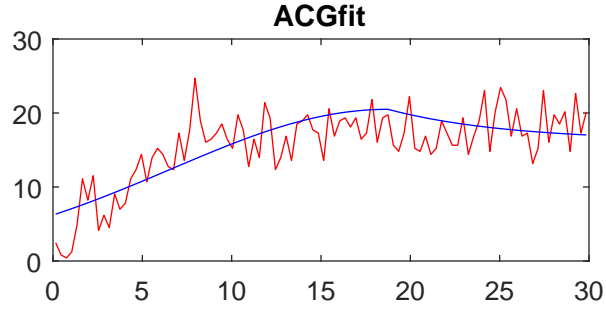

all_YMV₂--waveEwithoutWI-unitID-658

15 20 25 30

waveform

15 20 25 30

UP trig

| | |
|-------------|----------------|
| unitID: | 658 |
| Norm Depth: | 733 |
| cell type: | waveEwithoutWI |
| waveE: | 1 |
| wavel: | 0 |
| ccgE: | 0 |
| ccgl: | |
| VGAT: | 0 |
| PV: | 0 |
| dwonactive: | 0 |
| acgWI: | 0 |
| ACGfit: | 3272 4 22 16 |
| longACGfit: | 170 63 1294 |
| TP latency: | 0.83 |