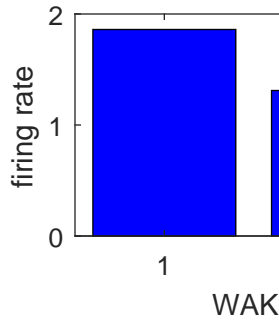

all_YMV₂--waveEwithoutWI-unitID-658

15 20 25 30

waveform

15 20 25 30

UP trig

| | |
|-------------|----------------|
| unitID: | 658 |
| Norm Depth: | 733 |
| cell type: | waveEwithoutWI |
| waveE: | 1 |
| wavel: | 0 |
| ccgE: | 0 |
| ccgl: | |
| VGAT: | 0 |
| PV: | 0 |
| dwonactive: | 0 |
| acgWI: | 0 |
| ACGfit: | 3272 4 22 16 |
| longACGfit: | 170 63 1294 |
| TP latency: | 0.83 |