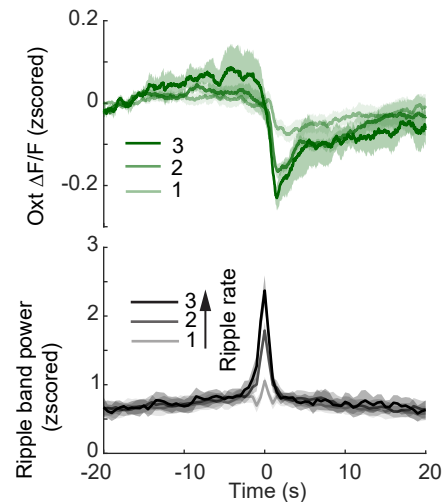

A

Ripple occurrence rate in 1 sec window

Single Color Recording

**B**

REM

Dual Color Recording

**C**