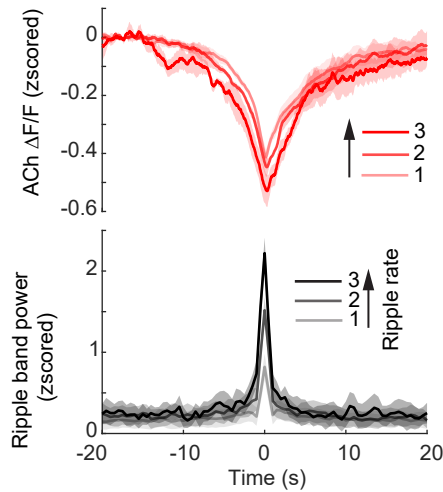

A

Ripple occurrence rate in 1 sec window

Single Color Recording

**B**

REM

Dual Color Recording

**C**