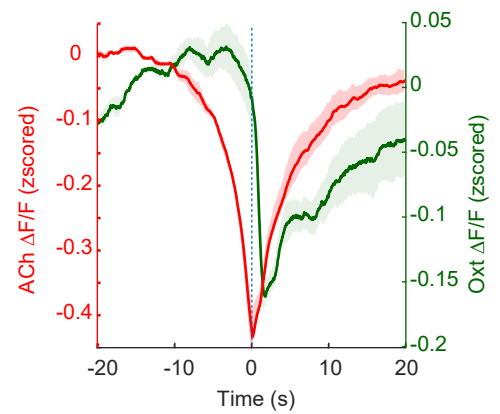

A

Ripple occurrence rate in 1 sec window

Single Color Recording

**B**

REM

Dual Color Recording

**C**