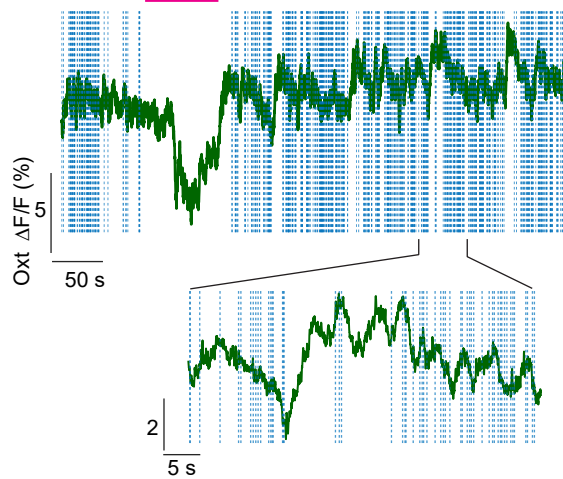

A

Ripple occurrence rate in 1 sec window

Single Color Recording

**B**

REM

Dual Color Recording

**C**