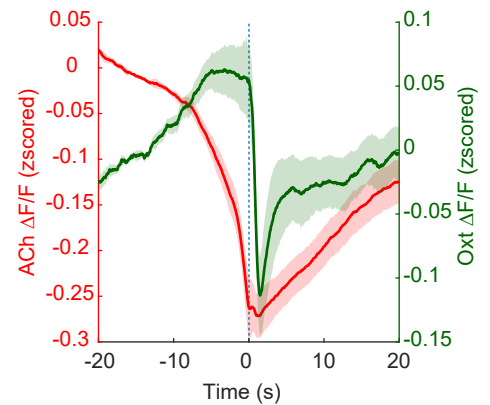

A

Ripple occurrence rate in 1 sec window

Single Color Recording

**B**

REM

Dual Color Recording

**C**