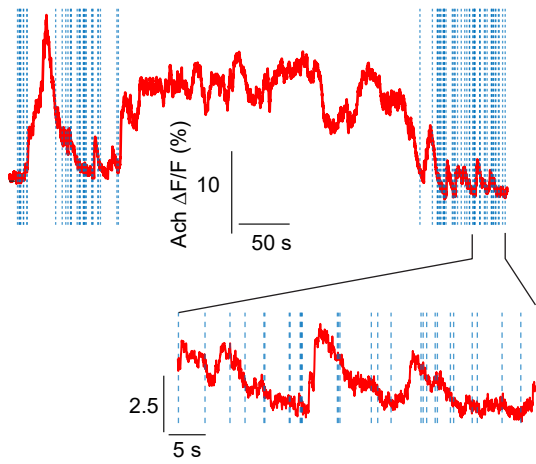

A

Ripple occurrence rate in 1 sec window

Single Color Recording

**B**

REM

Dual Color Recording

**C**